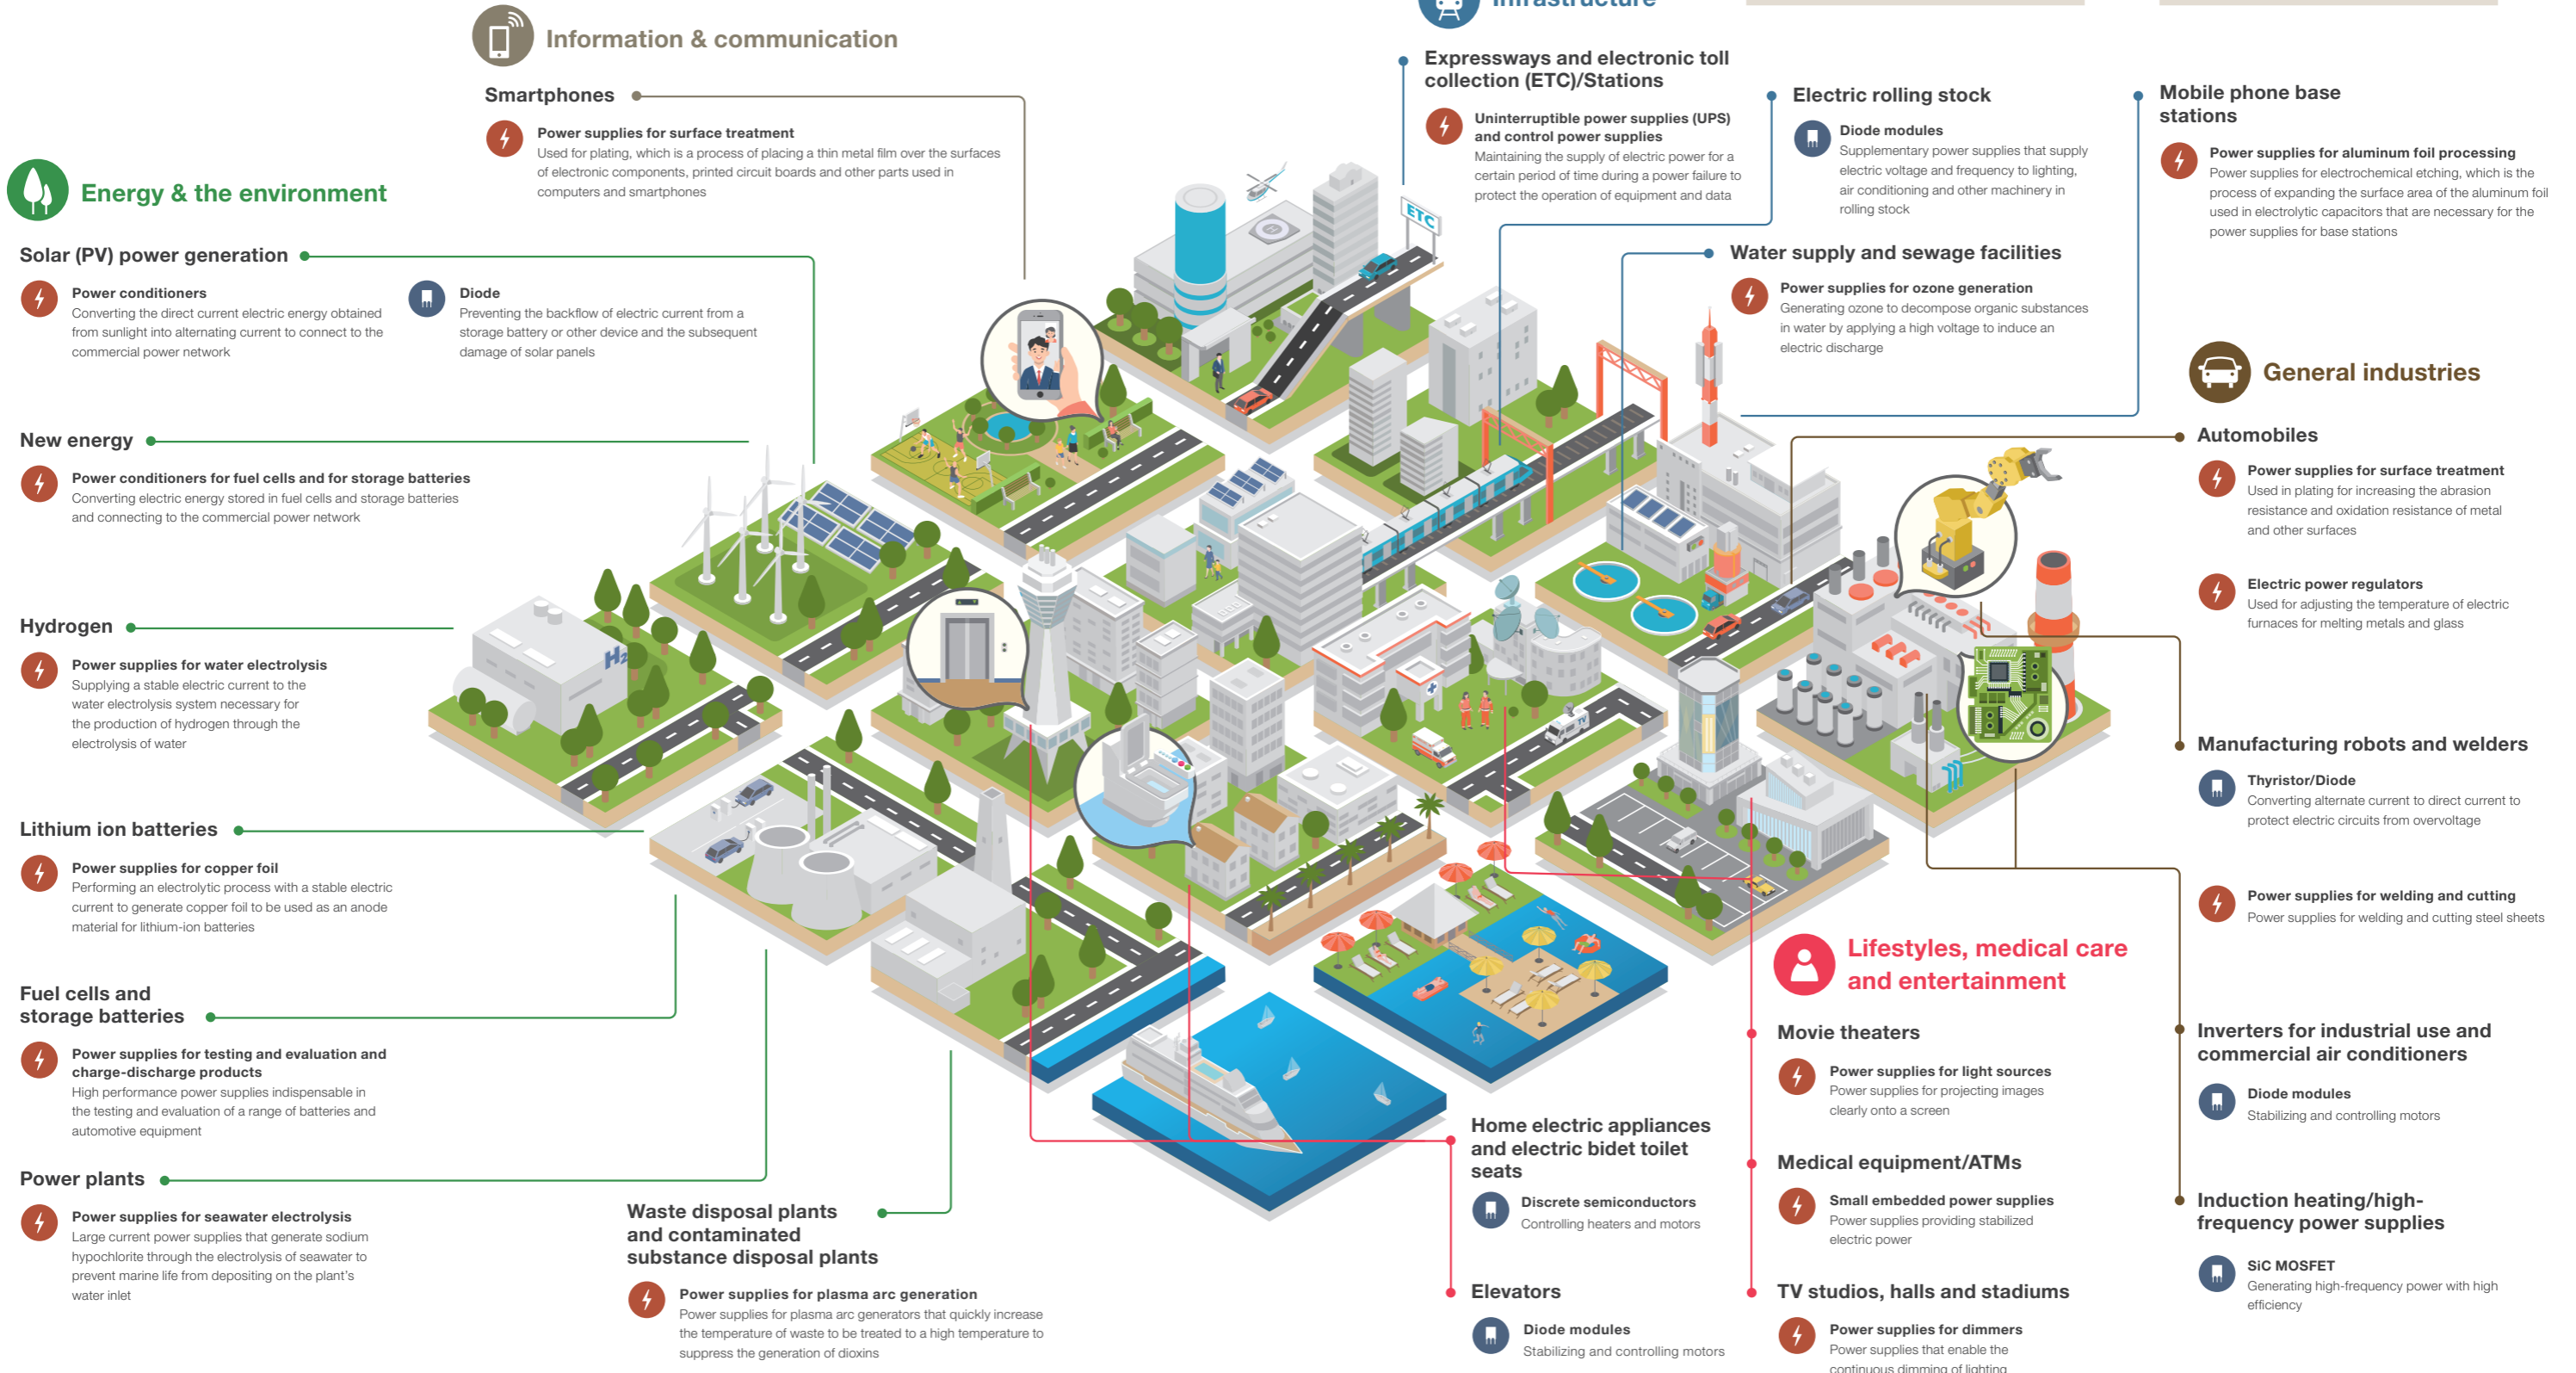

# Products of the Sansha Electric MFG That Support Society

The most significant social responsibility that the Sansha Electric Manufacturing Group has as a manufacturer is to conduct manufacturing that is valuable to society. We support society by providing power semiconductors for many different power supplies and industrial power supplies for a wide range of industries, from high to low power, in Japan and overseas under the concept of the integration of technologies for power semiconductors and for power supplies.

#### Waste disposal plants and contaminated substance disposal plants

- Power supplies for plasma arc generation**  
Power supplies for plasma arc generators that quickly increase the temperature of waste to be treated to a high temperature to suppress the generation of dioxins